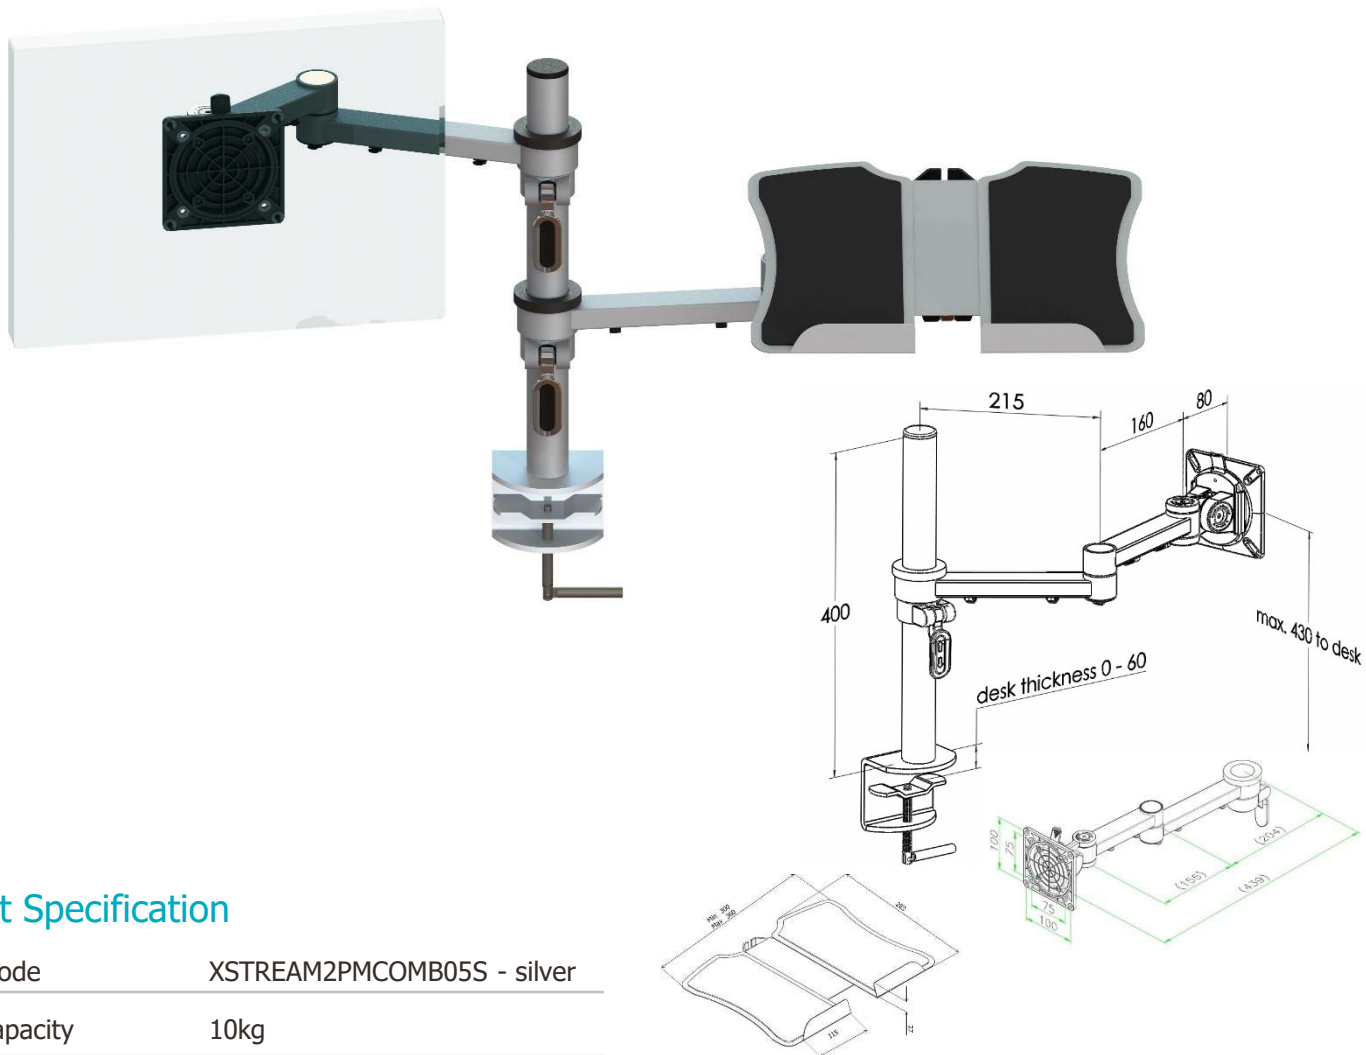

# XSTREAM dual beam with standard clamp post and laptop attachment

## Product Specification

Product code	XSTREAM2PMCOMB05S - silver
Weight capacity	10kg
Max screen size	30"
Max forward extension	460mm
VESA	75mm & 100mm VESA compliant
Movement	Height adjustment, tilt, swivel, rotation and reach
Height adjustment	Max height adjustment 380mm from desk top
Fixings	Supplied with standard clamp for 0-60mm thick desk

## Additional Information

Two dual beam arms with manual height adjustment

Laptop holder attachment with VESA fitting

Additional +/- 70mm available with ratchet mechanism

Lockable quick release VESA function

## Product Dimensions

Product code	XSTREAM2PMCOMB05
Clamp	Max desk depth 60mm
Post	400mm
Arms	Max 460mm extension
VESA	75mm & 100mm VESA compliant
Height adjustment	Max height adjustment 300mm
Tilt	85 degrees up / 85 degrees down (170 degrees total)
Laptop holder	W: 300mm-360mm, D: 283mm