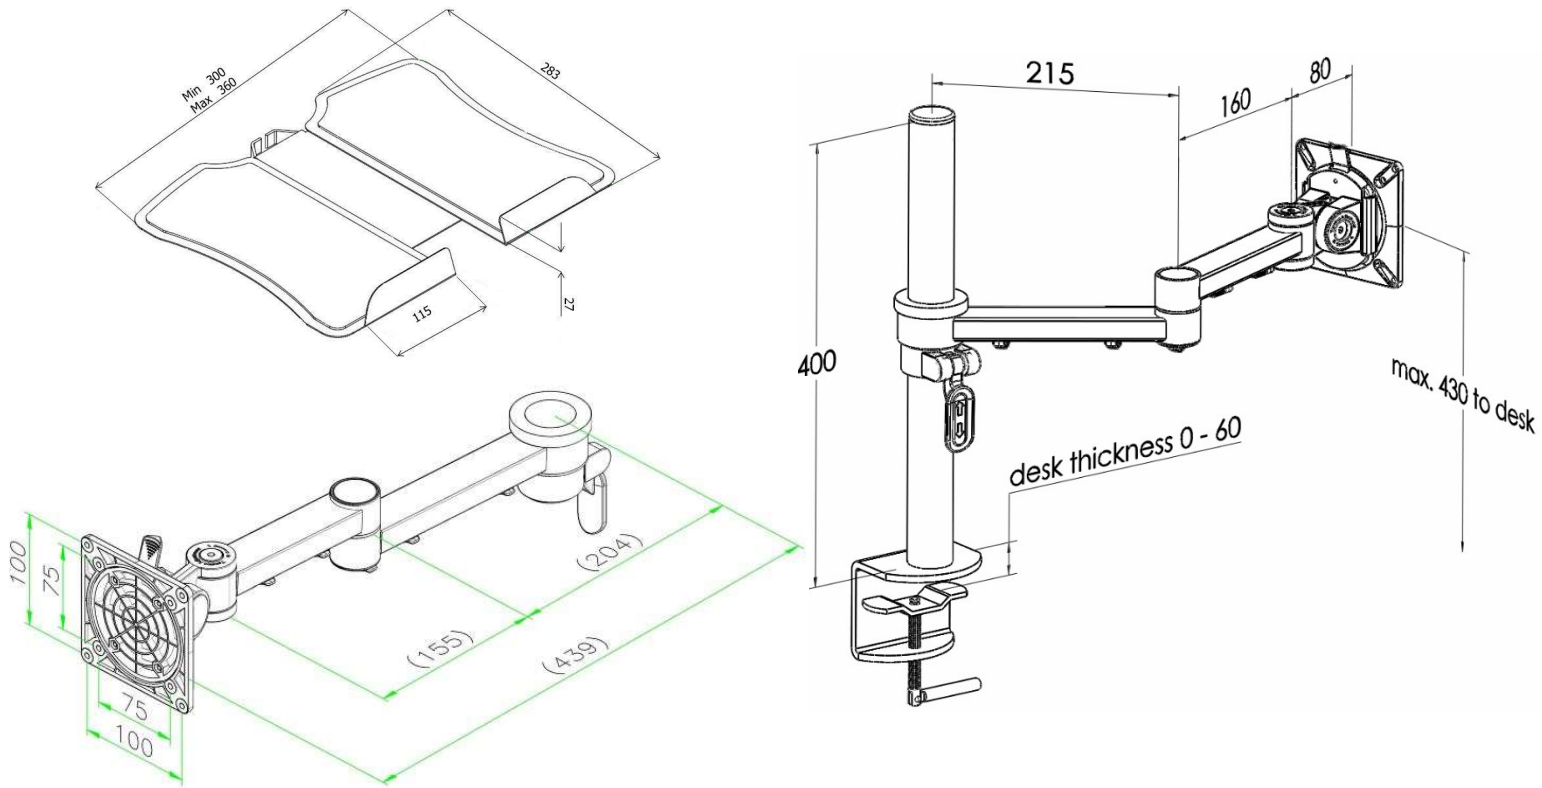

## Product Specification

Product code	XSTREAM2PMCOMB05S - silver
Weight capacity	10kg
Max screen size	30"
Max forward extension	460mm
VESA	75mm & 100mm VESA compliant
Movement	Height adjustment, tilt, swivel, rotation and reach
Height adjustment	Max height adjustment 380mm from desk top
Fixings	Supplied with standard clamp for 0-60mm thick desk

## Additional Information

Two dual beam arms with manual height adjustment

Laptop holder attachment with VESA fitting

Additional +/- 70mm available with ratchet mechanism

Lockable quick release VESA function

Compact – folds back into a space of 40mm

Silver – XSTREAM2PMCOMB05S - RAL code 9006

White – XSTREAM2PMCOMB05W - RAL code 9010

Black – XSTREAM2PMCOMB05B - RAL code 9005

**Ergo**  
01235 773373  
www.ergoldt.co.uk  
sales@ergoldt.co.uk

## Product Dimensions

Product code	XSTREAM2PMCOMB05
Clamp	Max desk depth 60mm
Post	400mm
Arms	Max 460mm extension
VESA	75mm & 100mm VESA compliant
Height adjustment	Max height adjustment 300mm
Tilt	85 degrees up / 85 degrees down (170 degrees total)
Laptop holder	W: 300mm-360mm, D: 283mm